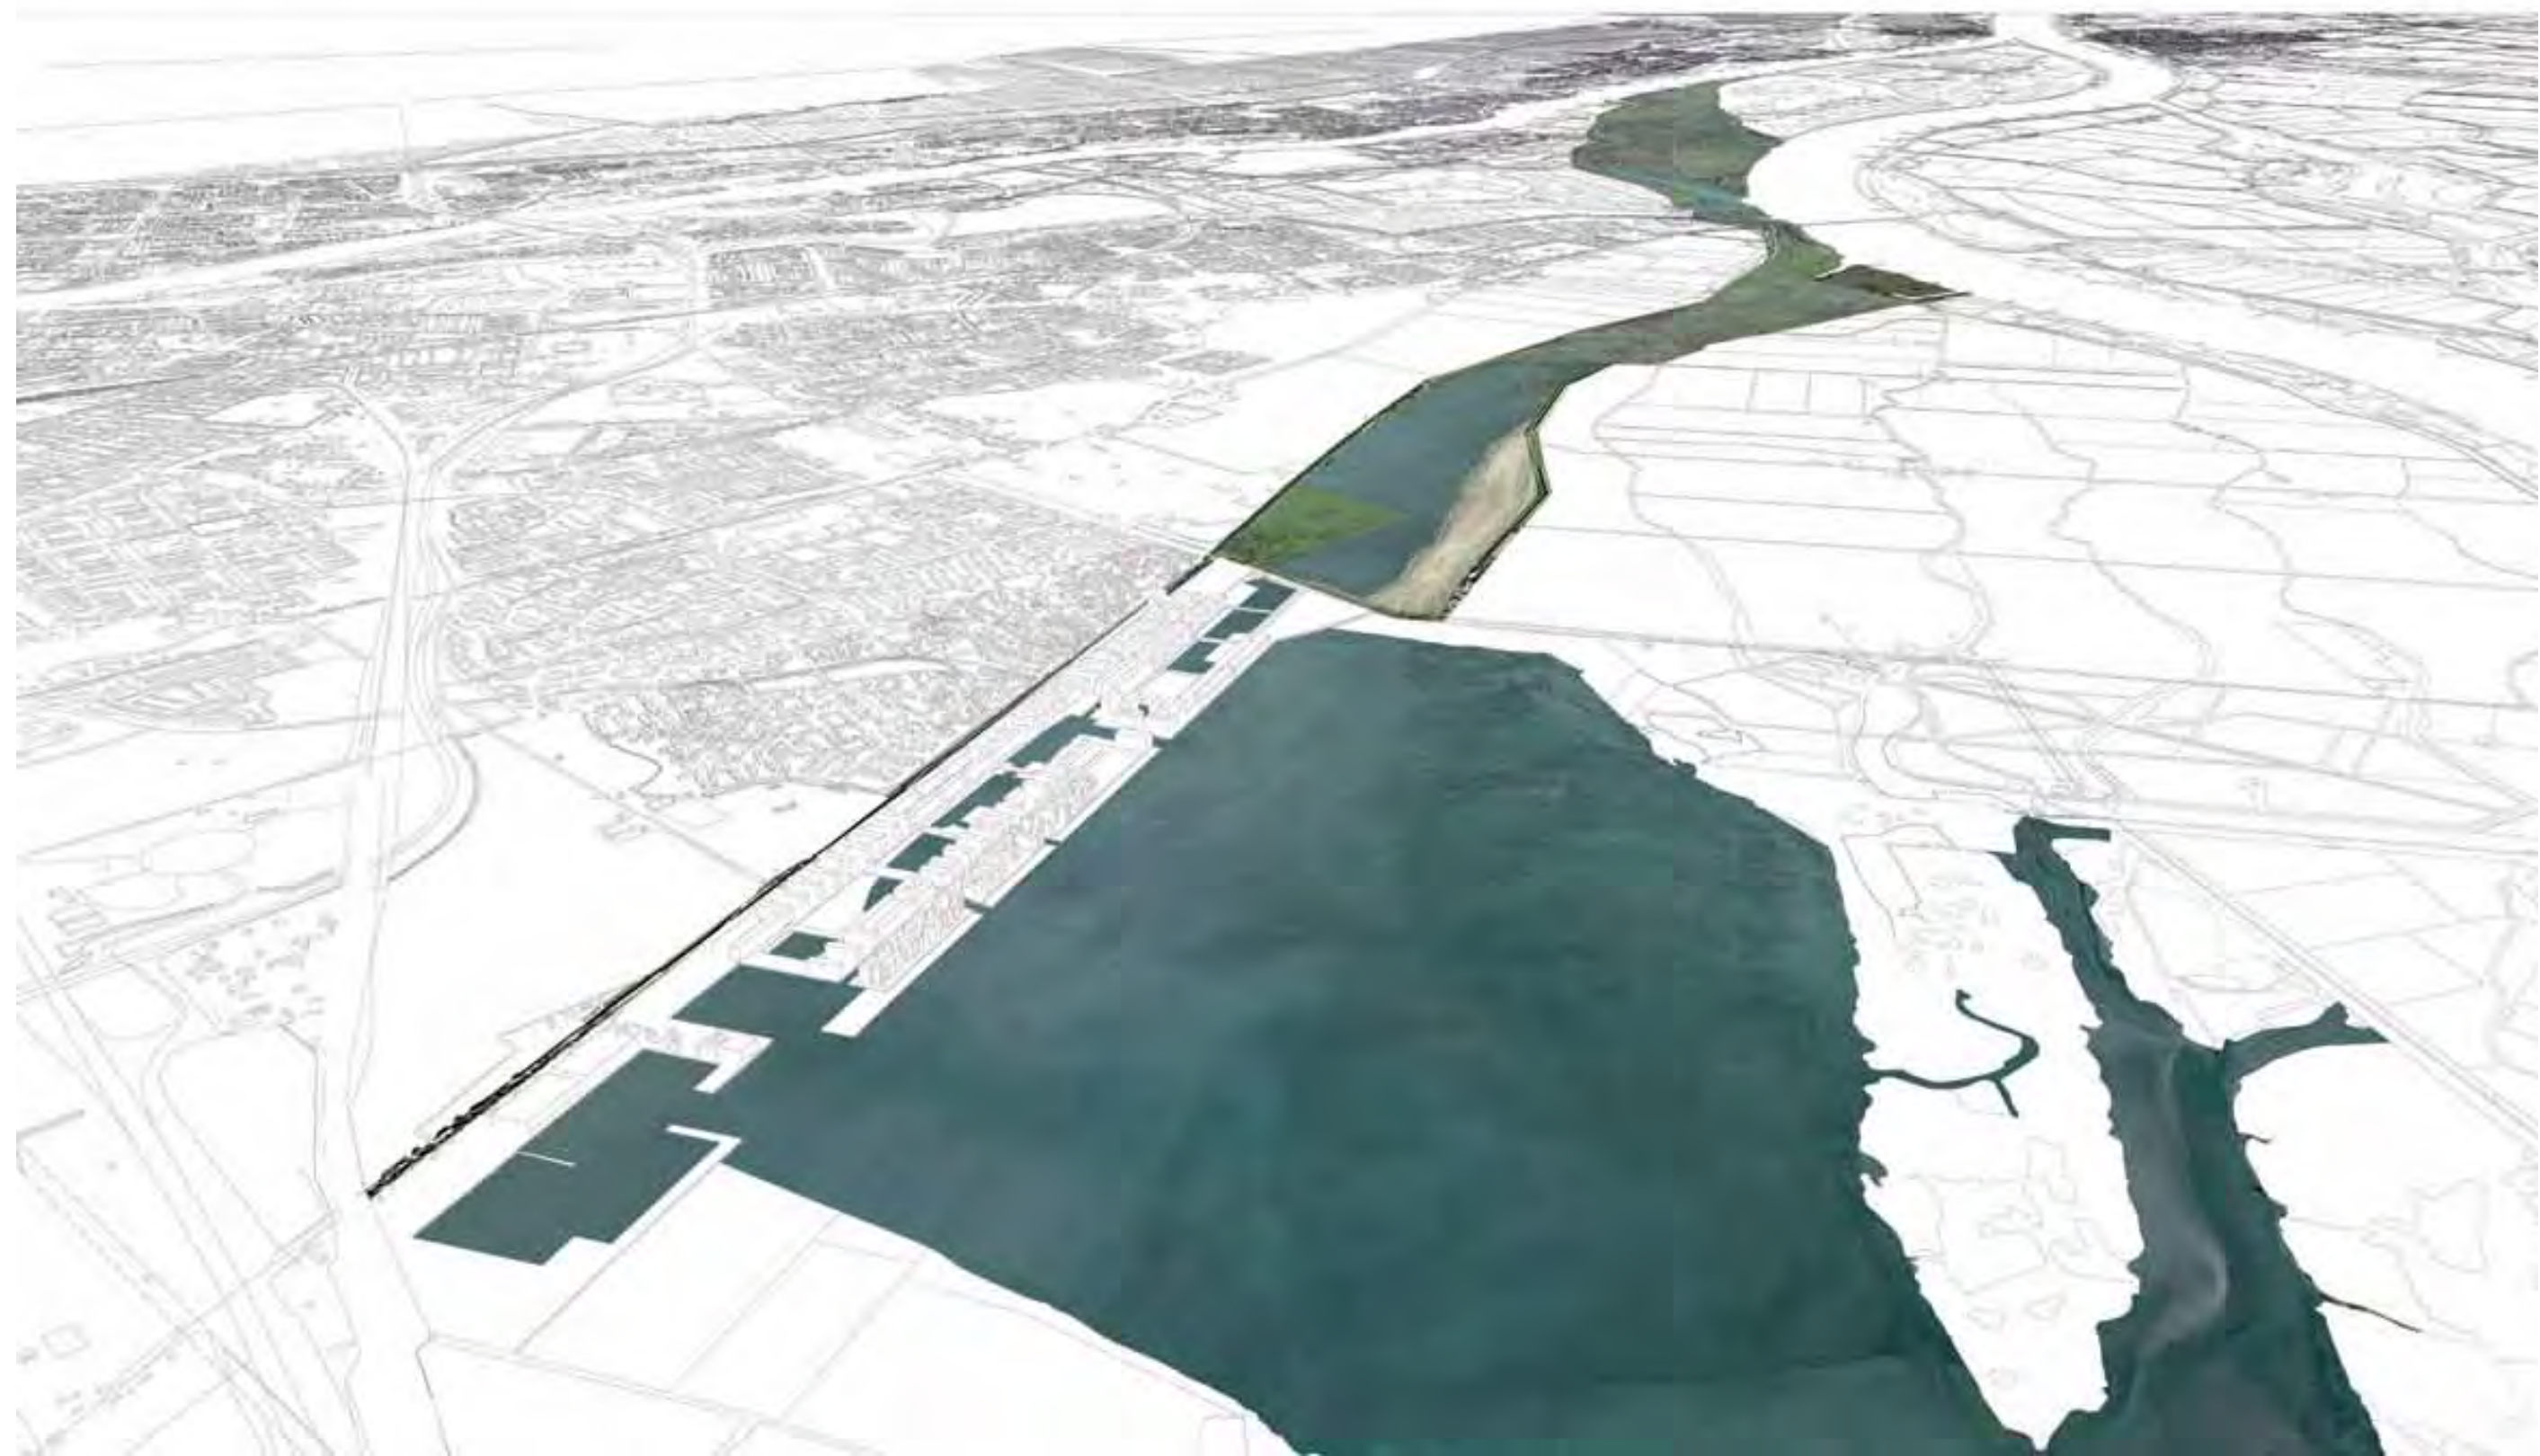

Atelier Dordrecht 2011-2012 de l'ETH

IN BETWEEN NATURE

group C_Nikolaus Hamburger_Dario Pfammatter

Atelier Dordrecht 2011-2012 de l'ETH