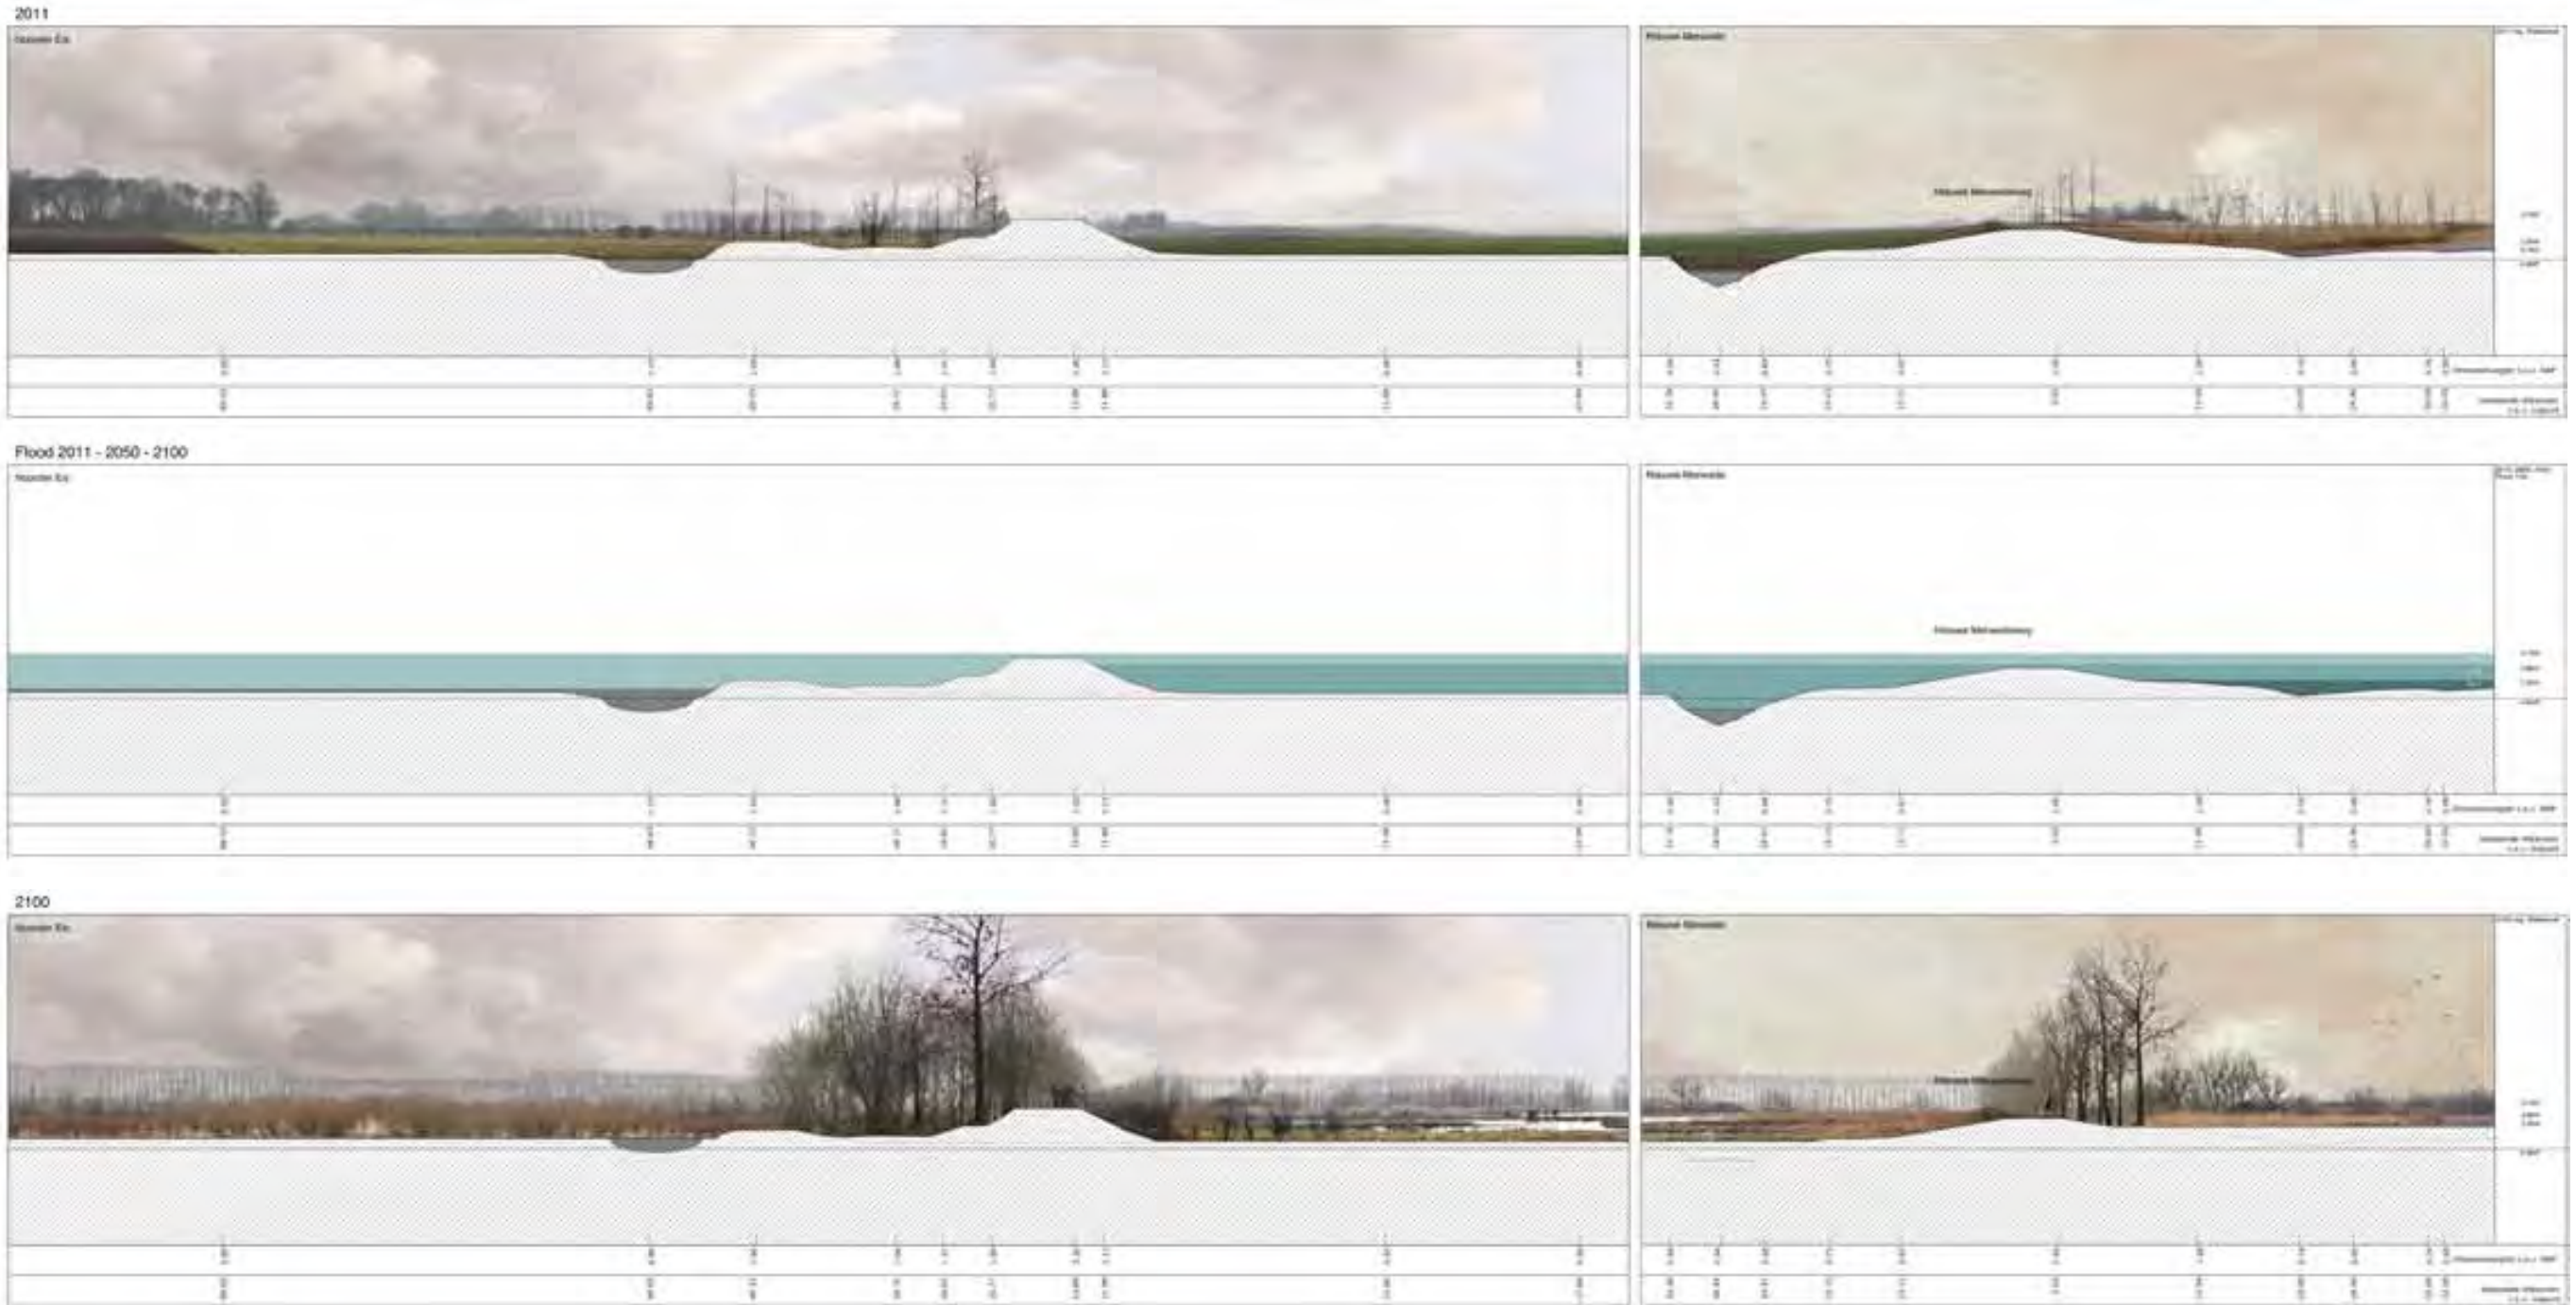

Atelier Dordrecht 2011-2012 de l'ETH

system of tidal and river influenced waterbodies

flowing water body

scenario of storm flood, high watermark at 3.7m NAP

scenario of millenium flood, high watermark at 5.0m NAP